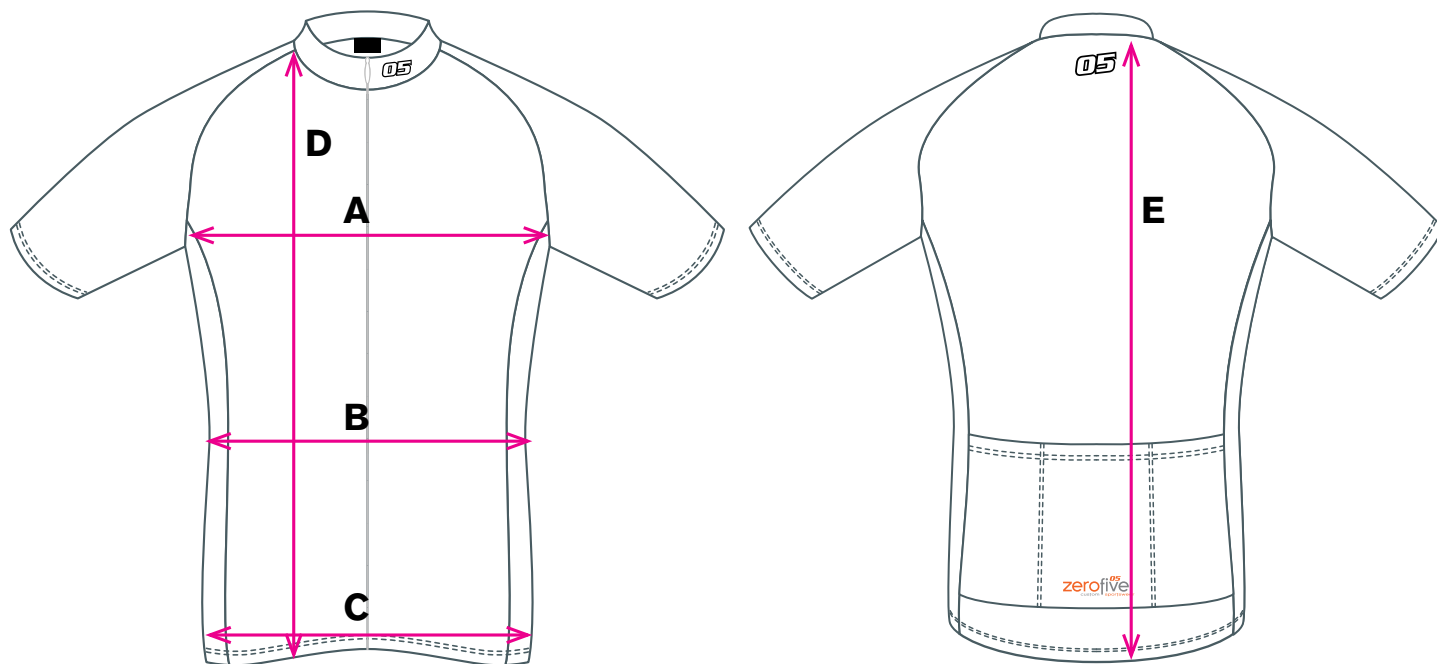

05 Raglan Jersey Men's - Relax Fit

Product Code K4BDRI6L7I

Full Length Hidden Zipper | 6 inch Short Exposed | Full Length Exposed

Size in cm	3XS	2XS	XS	S	M	L	XL	2XL	3XL	4XL	5XL
Chest A	43	45	48	50	53	56	59	61	63	66	68
Waist B	34	36	38	41	43	45	47	49	51	53	55
Hips C	33	34	35	36	37	38	39	41	43	44	45
Length Front D	56	58	60	62	64	67	68	69	70	71	72
Length Back E	64	65	66	68	70	72	74	76	78	80	82

If you are not sure of which size to buy, grab your favorite jersey and compare those sizes to the chart. To measure lay your jersey on a flat surface and measure in the same locations to the mock up above.