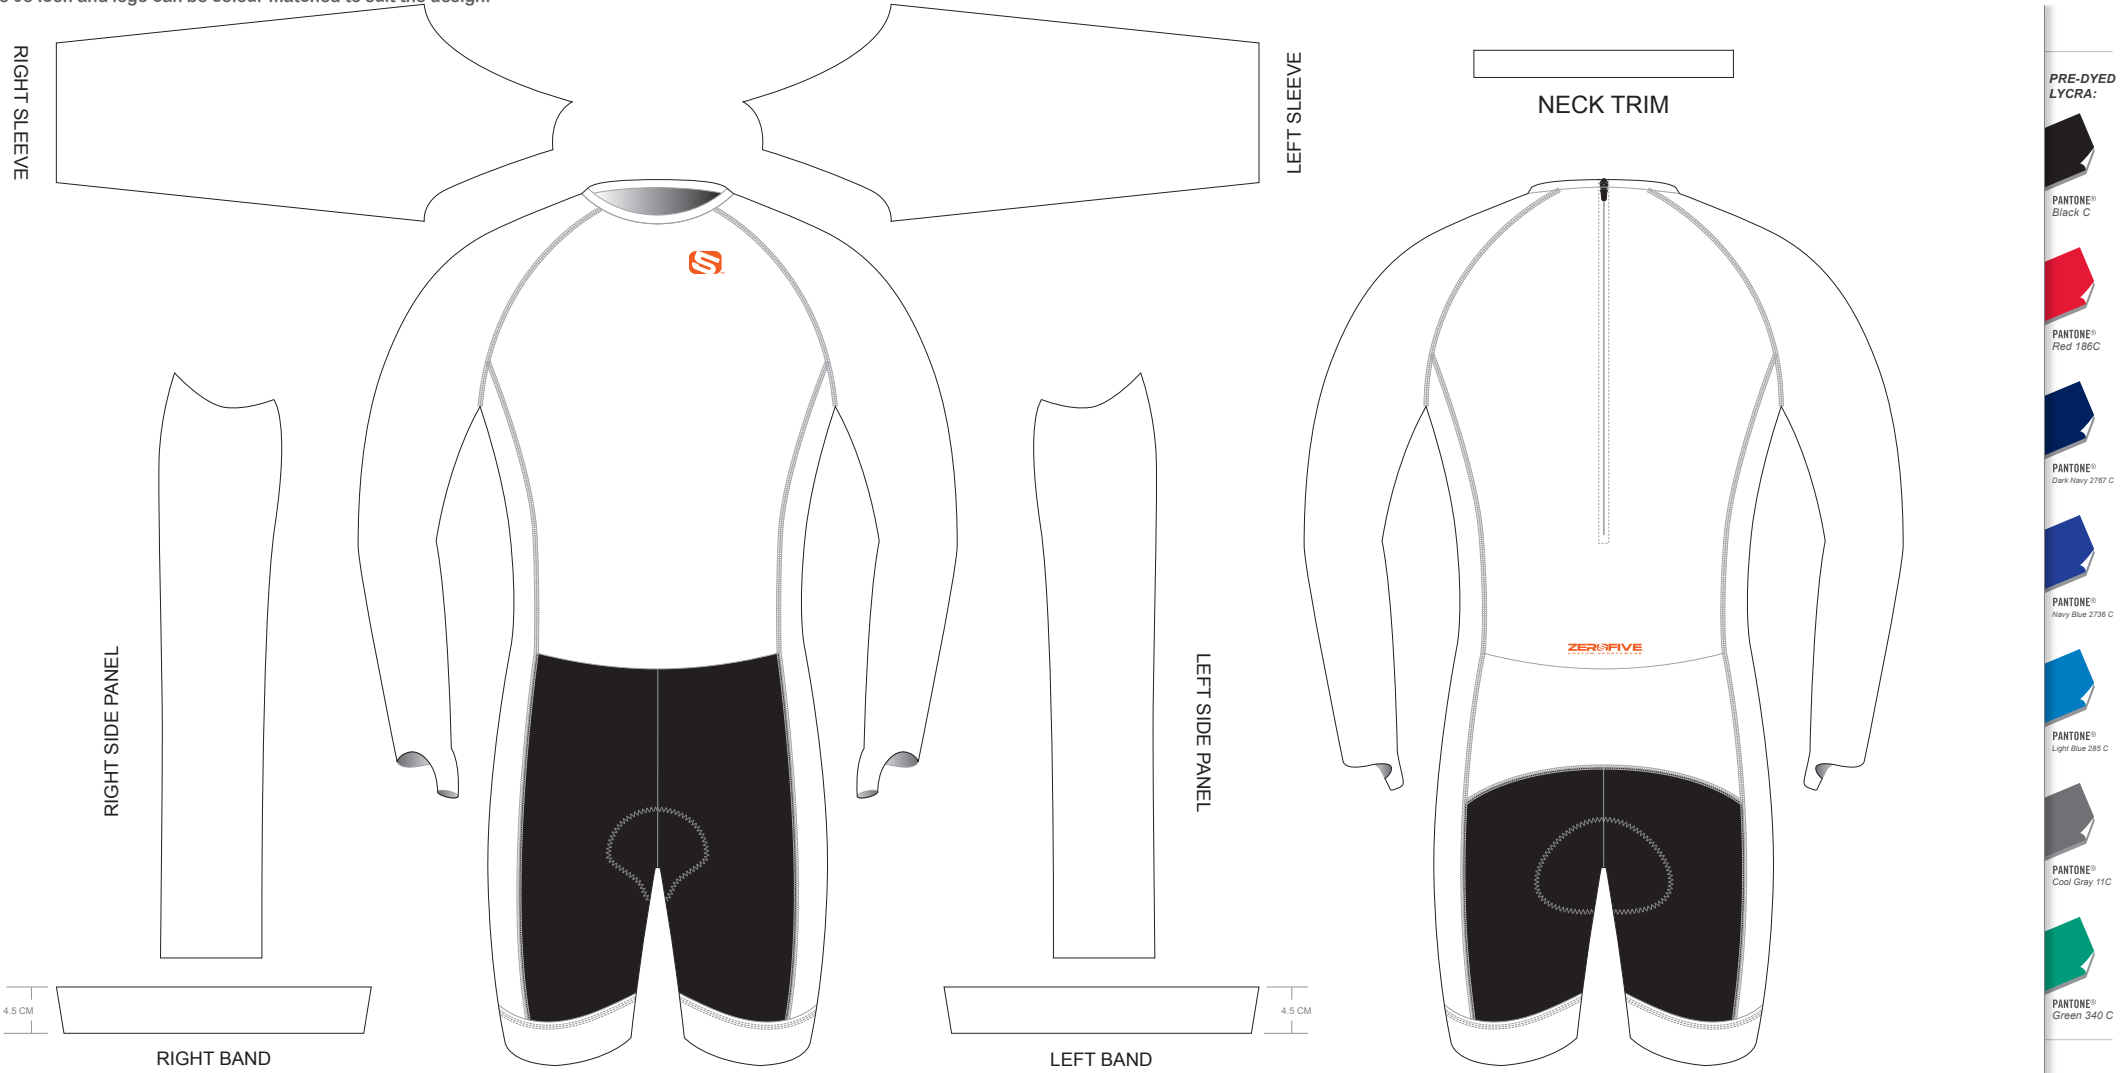

# TAL14B Long Sleeve Cycling Speed Skinsuit

Speed Suit Race C Style, without Collar, with Loop, with 4.5 CM Power Band

CUSTOMER: \_\_\_\_\_ VERSION: \_\_\_\_\_  
 DESIGN REQUEST NUMBER: \_\_\_\_\_ DATE: \_\_\_\_\_  
 www.zerofive.com.au design@zerofive.com.au

Please note that ZEROFIVE Icon must appear on the upper chest area (left or right) and on the center of upper back for all the tops. The ZEROFIVE wordmark logo must appear on the lower middle pocket. The 05 Icon and logo can be colour matched to suit the design.

- PRE-DYED LYCRA:**
- PANTONE® Black C
  - PANTONE® Red 186C
  - PANTONE® Dark Navy 2767 C
  - PANTONE® Navy Blue 2735 C
  - PANTONE® Light Blue 285 C
  - PANTONE® Cool Grey 11C
  - PANTONE® Green 340 C

## COLORS USED: