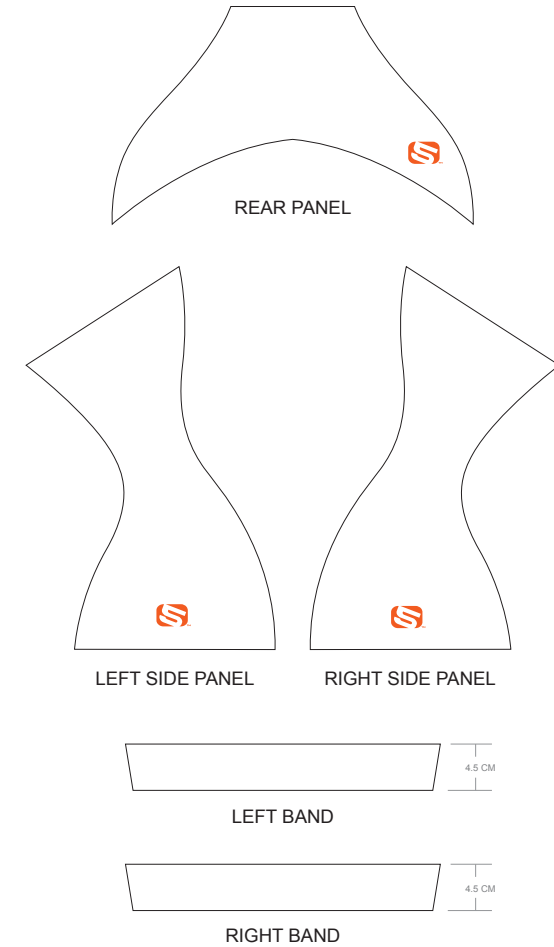

TAH25C 1/2 Cycling Bib Shorts

PRO Equipe Elite Z5, with SKIN FIT, with 4.5 CM Power Band

CUSTOMER: _____ VERSION: 1

DESIGN REQUEST NUMBER: _____ DATE: 00/00/2014

www.zerofive.com.au

design@zerofive.com.au

Please note that Zerofive logo must appear on the side panels and on the back panel for all the bottoms. Zerofive standard power band for bib shorts is 4.5 CM in width. 7.5 CM power band is available upon customer's request.

PRE-DYED LYCRA:

PANTONE® Black C

PANTONE® Red 186C

PANTONE® Dark Navy 2767 C

PANTONE® Navy Blue 2738 C

PANTONE® Light Blue 285 C

PANTONE® Cool Gray 11C

PANTONE® Green 340 C

COLORS USED:

OTHER OPTIONS FOR LEG HEM:

With 7.5 CM Power Band

FLATLOCK COLOR OPTIONS:

* This template can be edited with vector graphic software programs. Adobe Illustrator CS5 is recommended.
 * All logos must be provided in vector format and all fonts must be converted into outline.
 * The color on-screen may vary from the finished product. To confirm the color please refer to PANTONE® MATCHING SYSTEM FORMULA GUIDE Solid Coated.
 * We will try the best to match the PANTONE® colors when printing, but exact matching cannot be guaranteed, due to variation in temperature, humidity and materials.