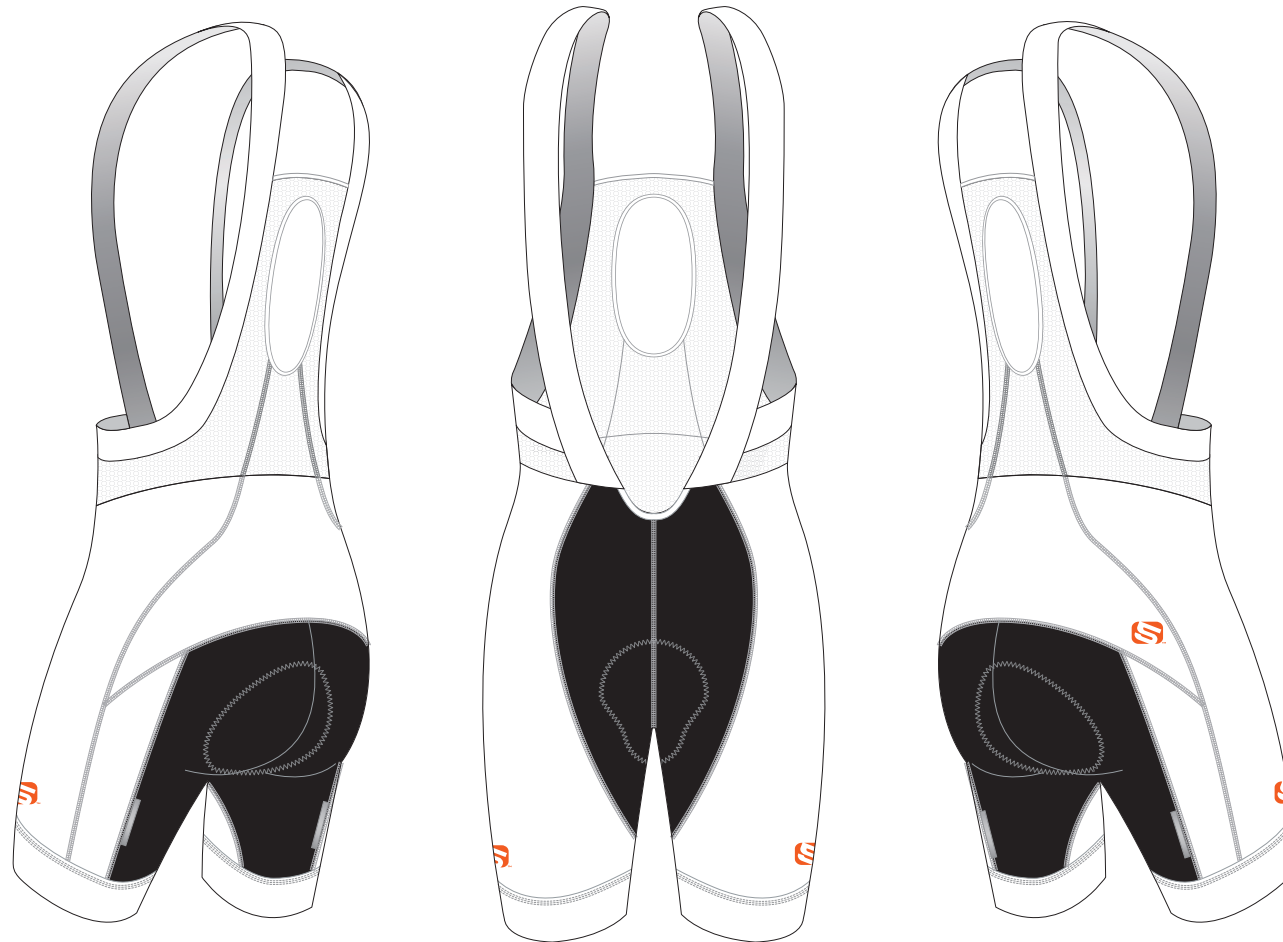

TAH25C 1/2 Cycling Bib Shorts

PRO Equipe Elite Z5, with SKIN FIT, with 4.5 CM Power Band

CUSTOMER: _____ VERSION: 1

DESIGN REQUEST NUMBER: _____ DATE: 00/00/2014

www.zerofive.com.au

design@zerofive.com.au

Please note that Zerofive logo must appear on the side panels and on the back panel for all the bottoms. Zerofive standard power band for bib shorts is 4.5 CM in width. 7.5 CM power band is available upon customer's request.

PRE-DYED LYCRA:

PANTONE® Black C

PANTONE® Red 186C

PANTONE® Dark Navy 2767 C

PANTONE® Navy Blue 2738 C

PANTONE® Light Blue 285 C

PANTONE® Cool Gray 11C

PANTONE® Green 340 C

COLORS USED:

OTHER OPTIONS FOR LEG HEM:

With 7.5 CM Power Band

FLATLOCK COLOR OPTIONS:

* This template can be edited with vector graphic software programs. Adobe Illustrator CS5 is recommended.
 * All logos must be provided in vector format and all fonts must be converted into outline.
 * The color on-screen may vary from the finished product. To confirm the color please refer to PANTONE® MATCHING SYSTEM FORMULA GUIDE Solid Coated.
 * We will try the best to match the PANTONE® colors when printing, but exact matching cannot be guaranteed, due to variation in temperature, humidity and materials.