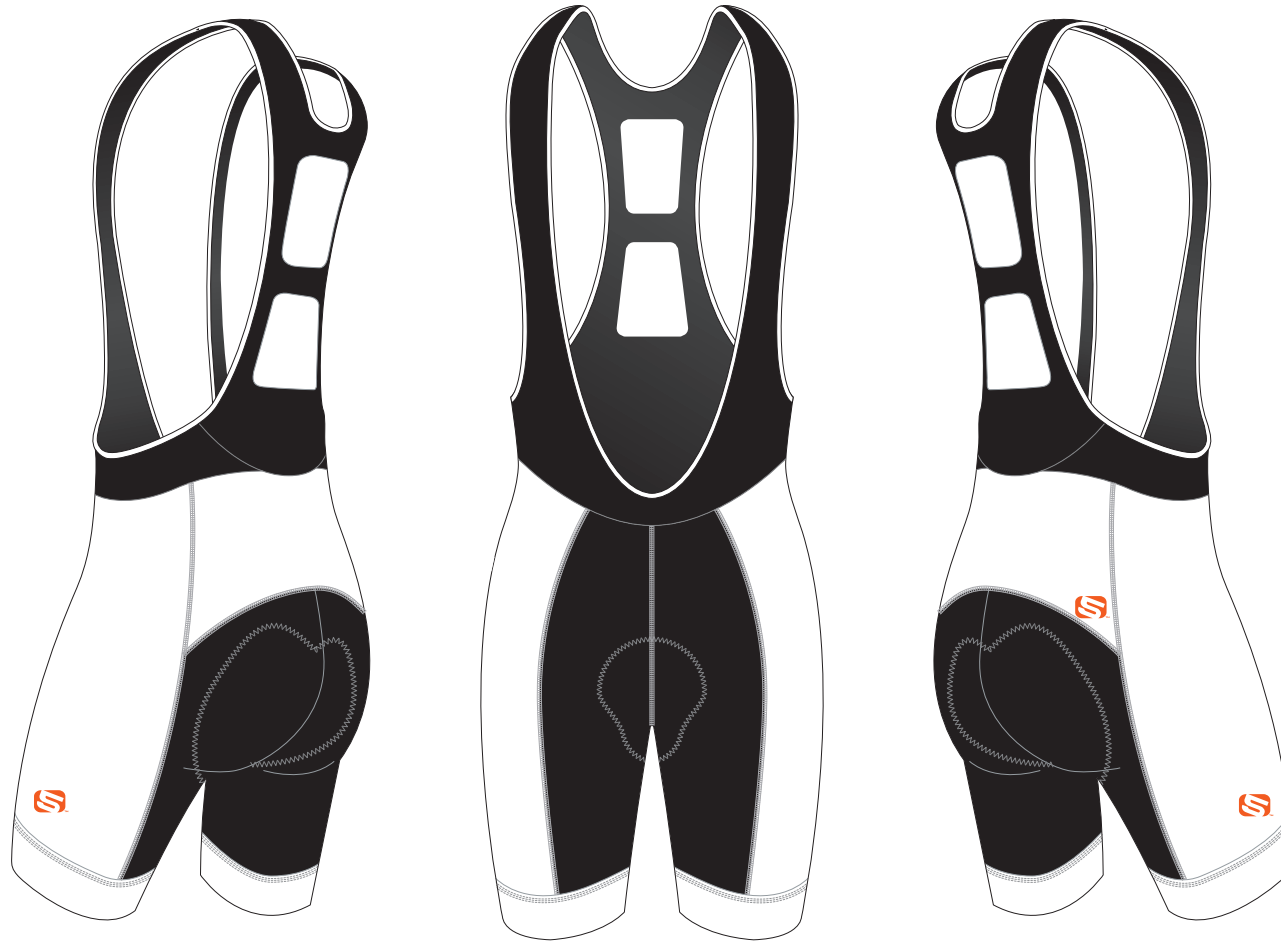

# TAH22BW 1/2 Cycling Bib Shorts

Corsa Bella Plus WSP, with 4.5 CM Power Band, WOMEN

CUSTOMER: \_\_\_\_\_ VERSION: 1

DESIGN REQUEST NUMBER: \_\_\_\_\_ DATE: 00/00/2014

www.zerofive.com.au design@zerofive.com.au

Please note that Zerofive logo must appear on the side panels and on the back panel for all the bottoms. Zerofive standard power band for bib shorts is 4.5 CM in width. 7.5 CM power band is available upon customer's request.

PRE-DYED LYCRA:

## COLORS USED: