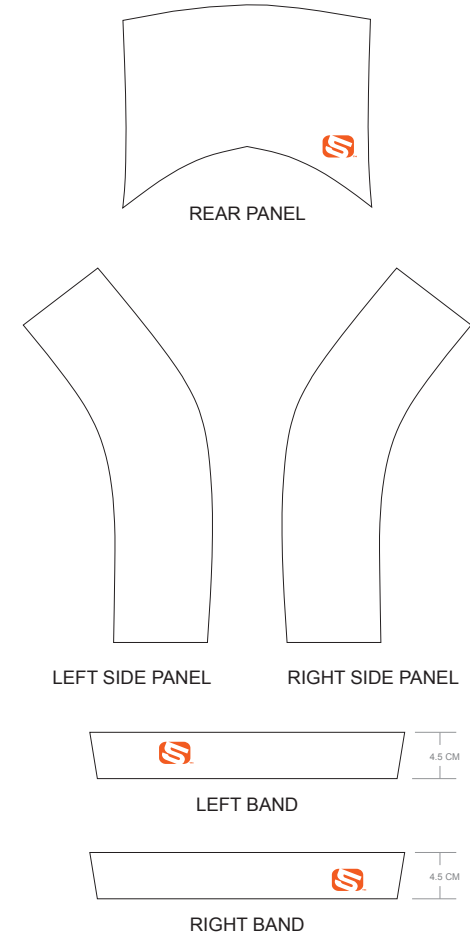

# TAH06A 1/2 Cycling Bib Shorts

Corsa Plus. C Style, with 4.5 CM Power Band

CUSTOMER: \_\_\_\_\_ VERSION: 1

DESIGN REQUEST NUMBER: \_\_\_\_\_ DATE: 00/00/2014

www.zerofive.com.au design@zerofive.com.au

Please note that Zerofive Icon must appear on the side panels and on the back panel for all the bottoms. Zerofive standard power band for bib shorts is 4.5 CM in width. 7.5 CM power band is available upon customer's request.

## OTHER OPTIONS FOR LEG HEM:

With 7.5 CM Power Band