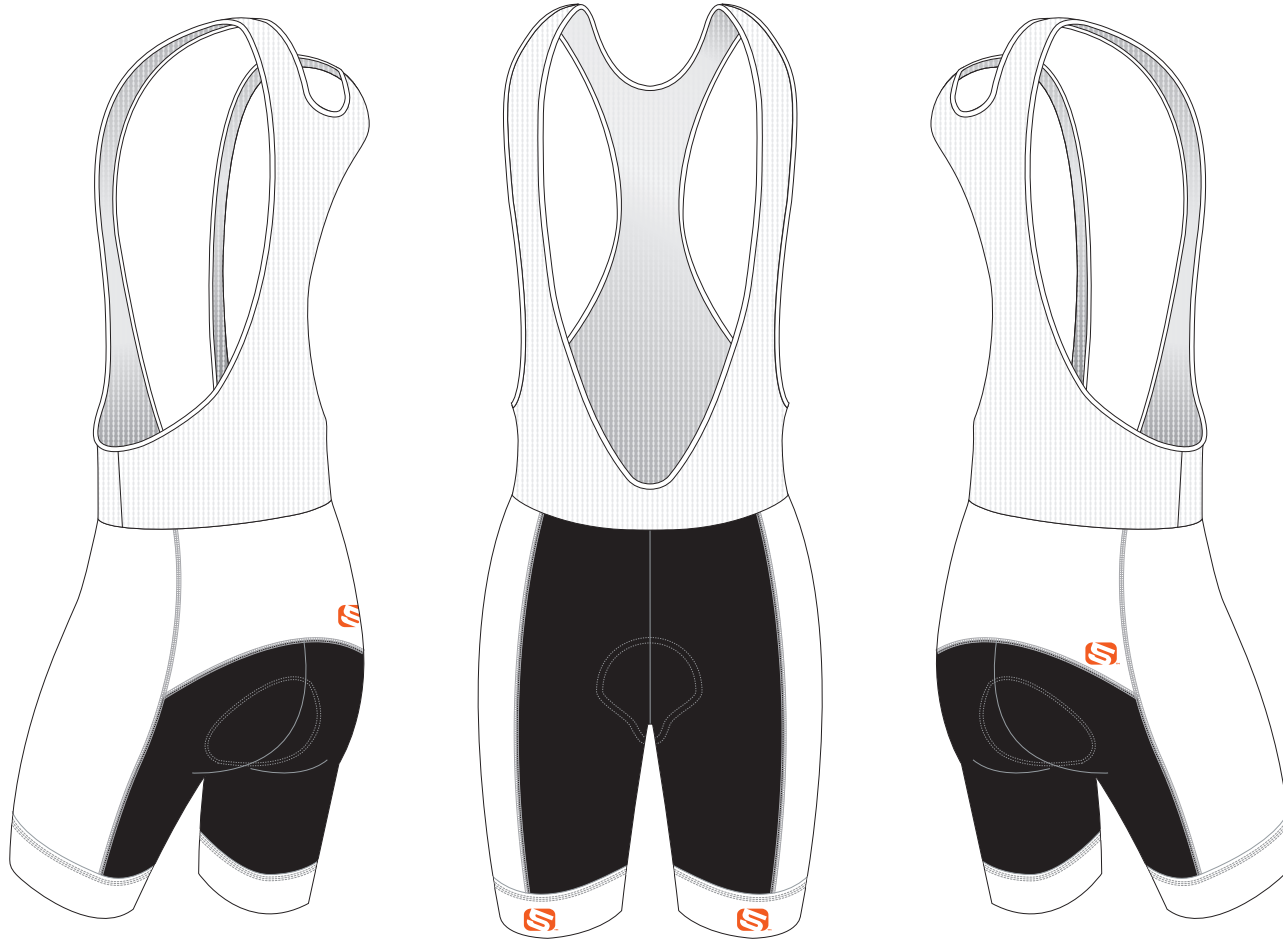

# TAH06A 1/2 Cycling Bib Shorts

Corsa Plus. C Style, with 4.5 CM Power Band

CUSTOMER: \_\_\_\_\_ VERSION: 1

DESIGN REQUEST NUMBER: \_\_\_\_\_ DATE: 00/00/2014

www.zerofive.com.au design@zerofive.com.au

Please note that Zerofive Icon must appear on the side panels and on the back panel for all the bottoms. Zerofive standard power band for bib shorts is 4.5 CM in width. 7.5 CM power band is available upon customer's request.

PRE-DYED LYCRA:

## COLORS USED:

## OTHER OPTIONS FOR LEG HEM:

With 7.5 CM Power Band