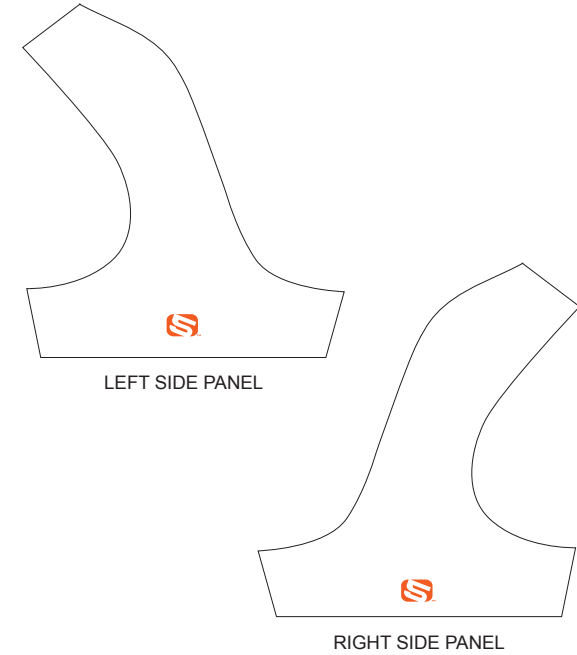

TAH11AW 1/2 Cycling Bib Shorts

DONNA WSP, T Style, with Silicon Gripper, WOMEN

CUSTOMER: _____

VERSION: 1

DESIGN REQUEST NUMBER: _____

DATE: 00 / 00 / 2014

www.zerofive.com.au

design@zerofive.com.au

ZERO FIVE
CUSTOM SPORTSWEAR

Please note that Zerofive Icon must appear on the side panels and on the back panel for all the bottoms.

PRE-DYED LYCRA:

PANTONE® Black C

PANTONE® Red 186C

PANTONE® Dark Navy 2767 C

PANTONE® Navy Blue 2736 C

PANTONE® Light Blue 285 C

PANTONE® Cool Gray 11C

PANTONE® Green 340 C