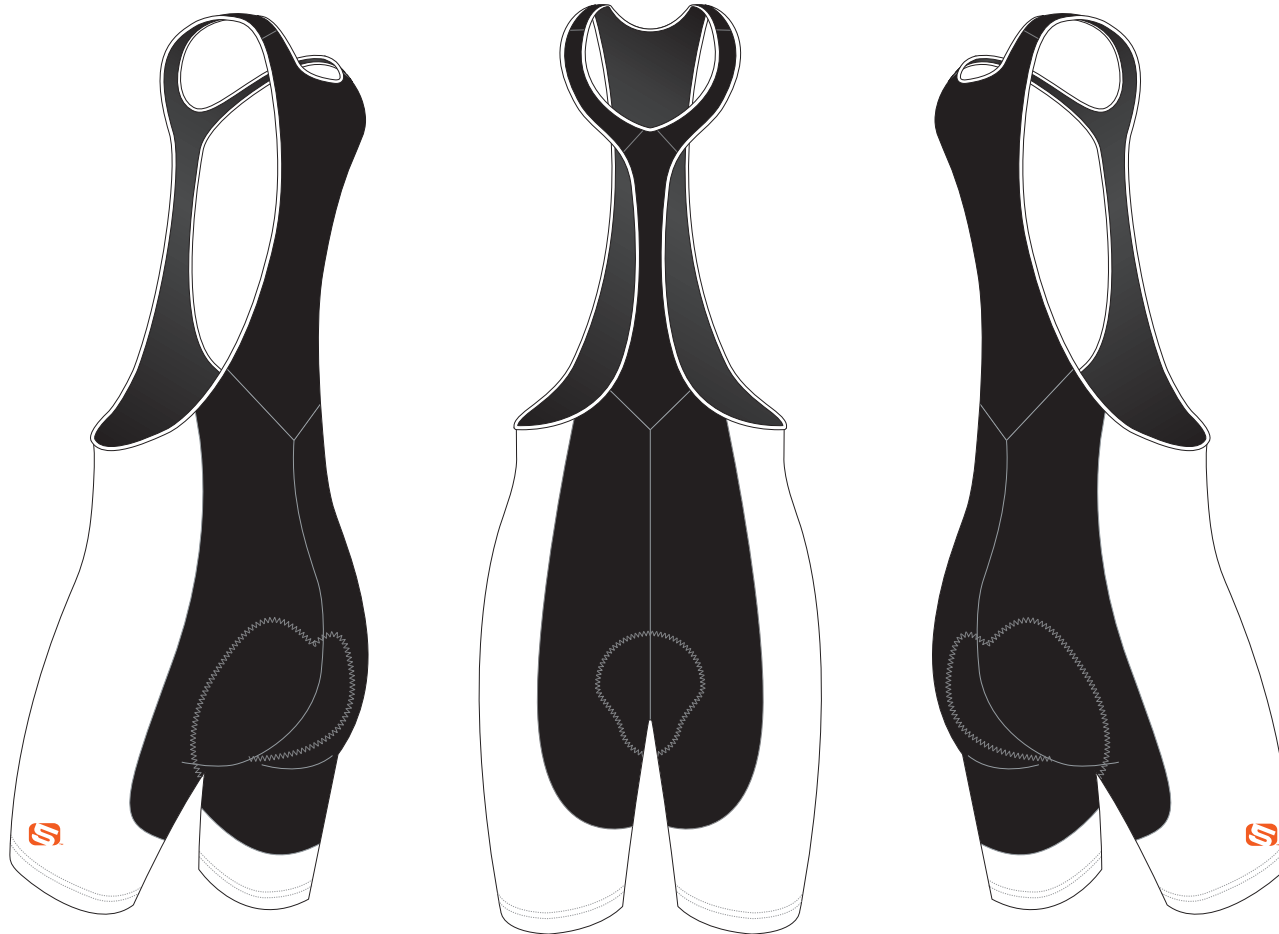

TAH11AW 1/2 Cycling Bib Shorts

DONNA WSP, T Style, with Silicon Gripper, WOMEN

CUSTOMER: _____

VERSION: 1

DESIGN REQUEST NUMBER: _____

DATE: 00 / 00 / 2014

www.zerofive.com.au

design@zerofive.com.au

ZERO FIVE
CUSTOM SPORTSWEAR

Please note that Zerofive Icon must appear on the side panels and on the back panel for all the bottoms.

PRE-DYED LYCRA:

PANTONE® Black C

PANTONE® Red 186C

PANTONE® Dark Navy 2767 C

PANTONE® Navy Blue 2736 C

PANTONE® Light Blue 285 C

PANTONE® Cool Gray 11C

PANTONE® Green 340 C