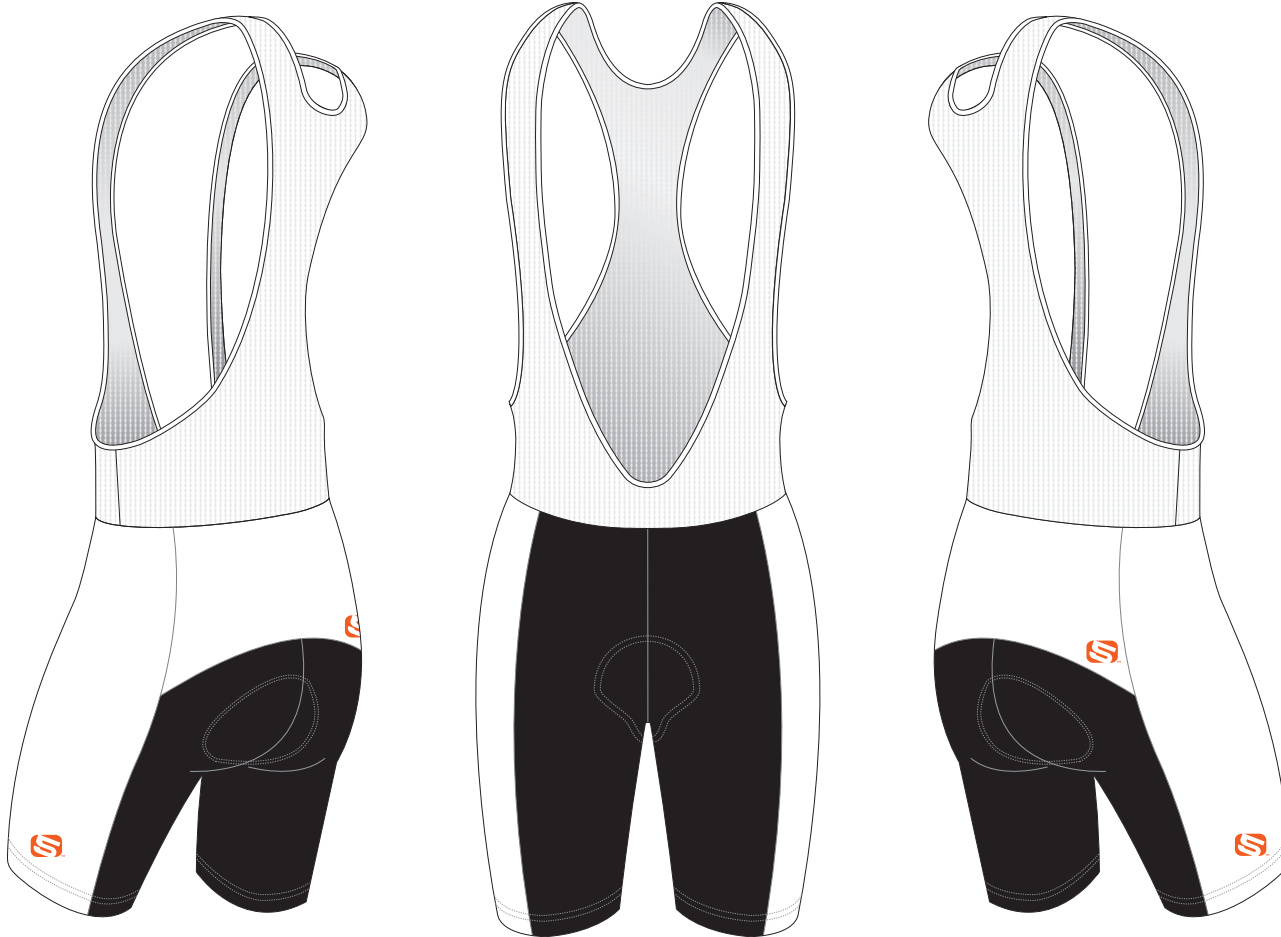

# TAH05A 1/2 Cycling Bib Shorts

Corsa Bib Shorts C Style, with Silicon Gripper

CUSTOMER: \_\_\_\_\_ VERSION: 1

DESIGN REQUEST NUMBER: \_\_\_\_\_ DATE: 00/00/2014

www.zerofive.com.au

design@zerofive.com.au

Please note that Zerofive logo must appear on the side panels and on the back panel for all the bottoms.

PRE-DYED LYCRA:

PANTONE® Black C

PANTONE® Red 186C

PANTONE® Dark Navy 2767 C

PANTONE® Navy Blue 2798 C

PANTONE® Light Blue 285 C

PANTONE® Cool Grey 11C

PANTONE® Green 340 C

## COLORS USED: