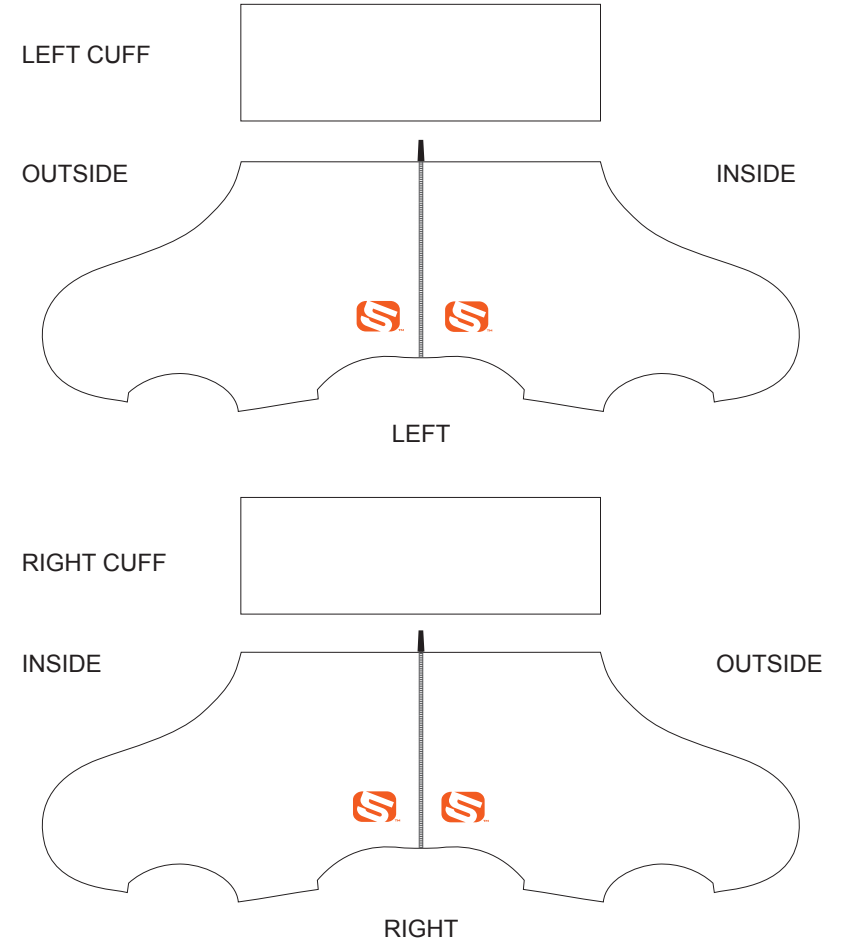

# TAQ02A Cycling Shoe Covers

Aero Speed, with Two Holes at the Bottom

CUSTOMER: \_\_\_\_\_ VERSION: \_\_\_\_\_

DESIGN REQUEST NUMBER: \_\_\_\_\_ DATE: \_\_\_\_\_

www.zerofive.com.au design@zerofive.com.au

Please note that Zerofive Icon must appear on both side panels.

## FLAT VIEW