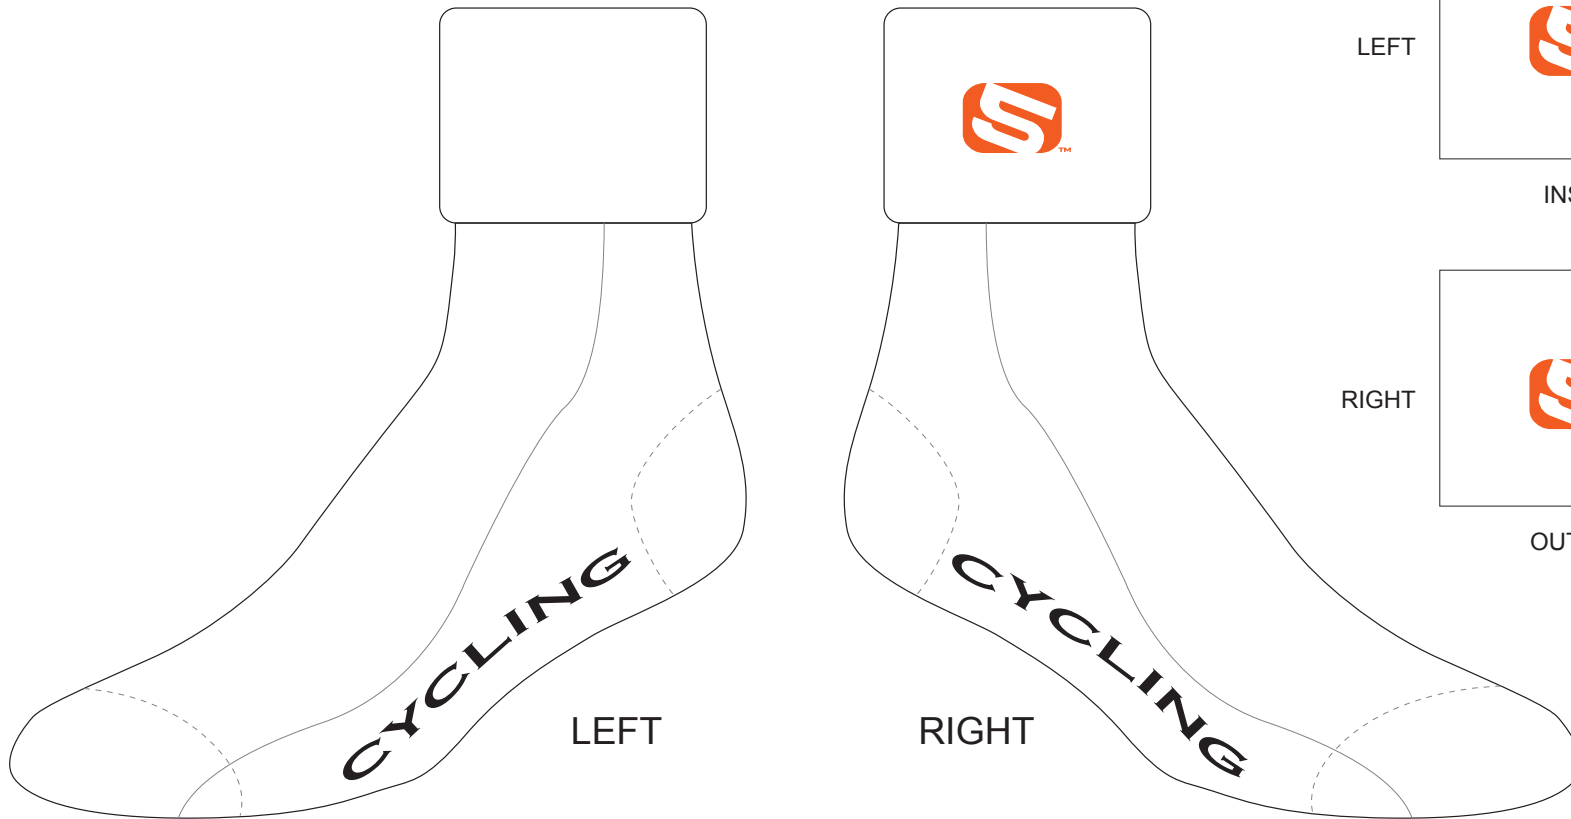

TAU01A Cycling Socks

White Base

CUSTOMER:

DESIGN REQUEST NUMBER:

www.zerofive.com.au

VERSION:

DATE:

design@zerofive.com.au

ZERO FIVE
CUSTOM SPORTSWEAR

Please note that Zerofive Icon must appear on the cuffs.

FLAT VIEW

LEFT

INSIDE

OUTSIDE

RIGHT

OUTSIDE