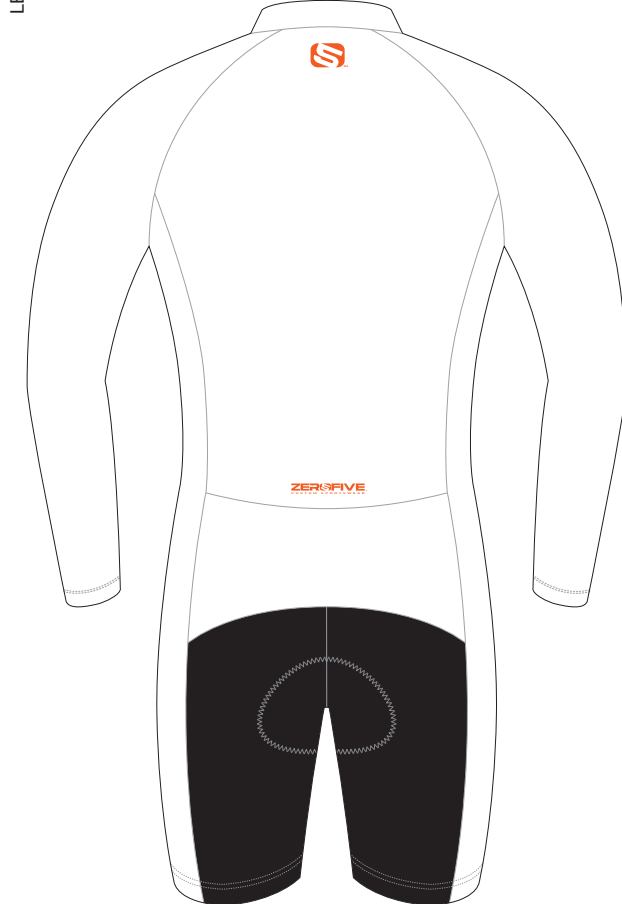

TAK01A Short Sleeve Cycling Speed Skinsuit

C Style, with Collar, with Silicon Gripper

CUSTOMER: _____

VERSION: _____

DESIGN REQUEST NUMBER: _____

DATE: _____

www.zerofive.com.au

design@zerofive.com.au

TAL01A Long Sleeve Cycling Speed Skinsuit

C Style, with Collar, with Silicon Gripper

CUSTOMER: _____ VERSION: _____

DESIGN REQUEST NUMBER: _____ DATE: _____

www.zerofive.com.au

design@zerofive.com.au

ZEROFIVE
CUSTOM SPORTSWEAR

Please note that ZEROFIVE Icon must appear on the upper chest area (left or right) and on the center of upper back for all the tops. The ZEROFIVE wordmark logo must appear on the lower middle pocket. The 05 Icon and logo can be colour matched to suit the design.

RIGHT SLEEVE

LEFT SLEEVE

RIGHT SIDE PANEL

LEFT SIDE PANEL

COLLAR

PRE-DYED LYCRA:

PANTONE® Black C

PANTONE® Red 186C