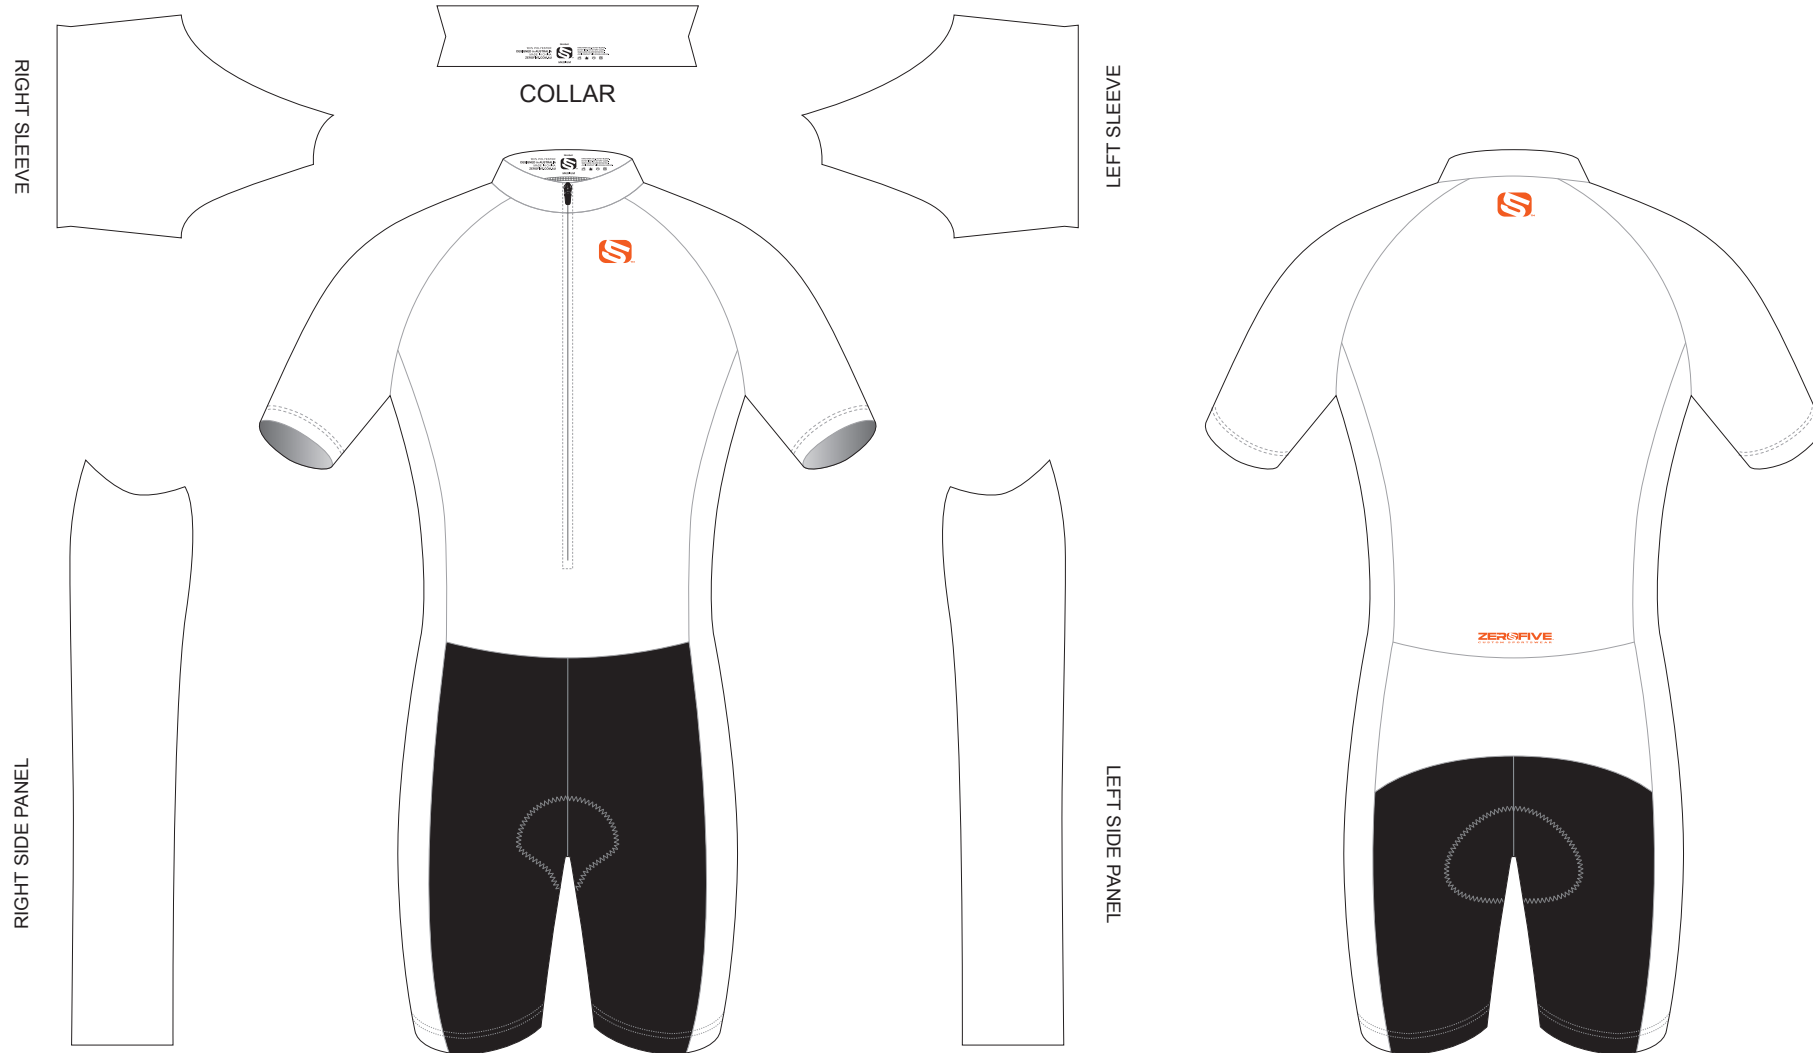

TAK01A Short Sleeve Cycling Speed Skinsuit

C Style, with Collar, with Silicon Gripper

CUSTOMER: _____

VERSION: _____

DESIGN REQUEST NUMBER: _____

DATE: _____

www.zerofive.com.au

design@zerofive.com.au

Please note that ZEROFIVE Icon must appear on the upper chest area (left or right) and on the center of upper back for all the tops. The ZEROFIVE wordmark logo must appear on the lower middle pocket. The 05 Icon and logo can be colour matched to suit the design.

COLORS USED:

OTHER OPTIONS FOR LEG HEM:

With 4.5 CM Power Band

With 7.5 CM Power Band

FLATLOCK COLOR OPTIONS:

• This template can be edited with vector graphic software programs. Adobe Illustrator CS5 is recommended.
 • All logos must be provided in vector format and all fonts must be converted into outline.
 • The color on-screen may vary from the finished product. To confirm the color please refer to PANTONE® MATCHING SYSTEM FORMULA GUIDE Solid Coated.
 • We will try the best to match the PANTONE® colors when printing, but exact matching cannot be guaranteed, due to variation in temperature, humidity and materials.

RIGHT SLEEVE

LEFT SLEEVE

RIGHT SIDE PANEL

LEFT SIDE PANEL

COLLAR

PRE-DYED LYCRA:

PANTONE® Black C

PANTONE® Red 186C