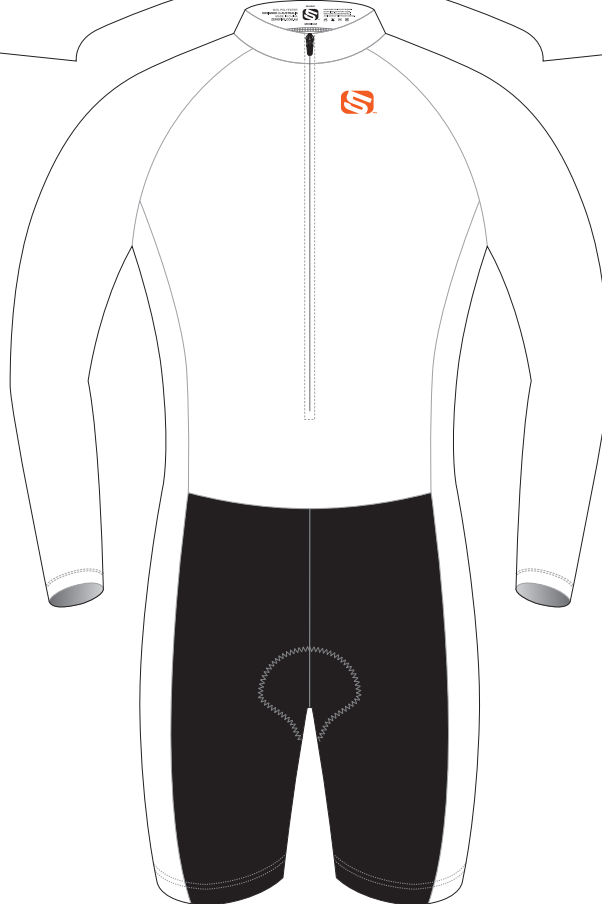

TAL01A Long Sleeve Cycling Speed Skinsuit

C Style, with Collar, with Silicon Gripper

CUSTOMER: _____ VERSION: _____

DESIGN REQUEST NUMBER: _____ DATE: _____

www.zerofive.com.au

design@zerofive.com.au

ZEROFIVE
CUSTOM SPORTSWEAR

Please note that ZEROFIVE Icon must appear on the upper chest area (left or right) and on the center of upper back for all the tops. The ZEROFIVE wordmark logo must appear on the lower middle pocket. The 05 Icon and logo can be colour matched to suit the design.

RIGHT SLEEVE

LEFT SLEEVE

RIGHT SIDE PANEL

LEFT SIDE PANEL

COLLAR

PRE-DYED LYCRA:

PANTONE® Black C

PANTONE® Red 186C

PANTONE® Dark Navy 2767 C

PANTONE® Navy Blue 2738 C

PANTONE® Light Blue 285 C

PANTONE® Cool Gray 11C

PANTONE® Green 340 C

COLORS USED:

FLATLOCK COLOR OPTIONS:

- This template can be edited with vector graphic software programs. Adobe Illustrator CS5 is recommended.
- All logos must be provided in vector format and all fonts must be converted into outline.
- The color on-screen may vary from the finished product. To confirm the color please refer to PANTONE® MATCHING SYSTEM FORMULA GUIDE Solid Coated.
- We will try the best to match the PANTONE® colors when printing, but exact matching cannot be guaranteed, due to variation in temperature, humidity and materials.